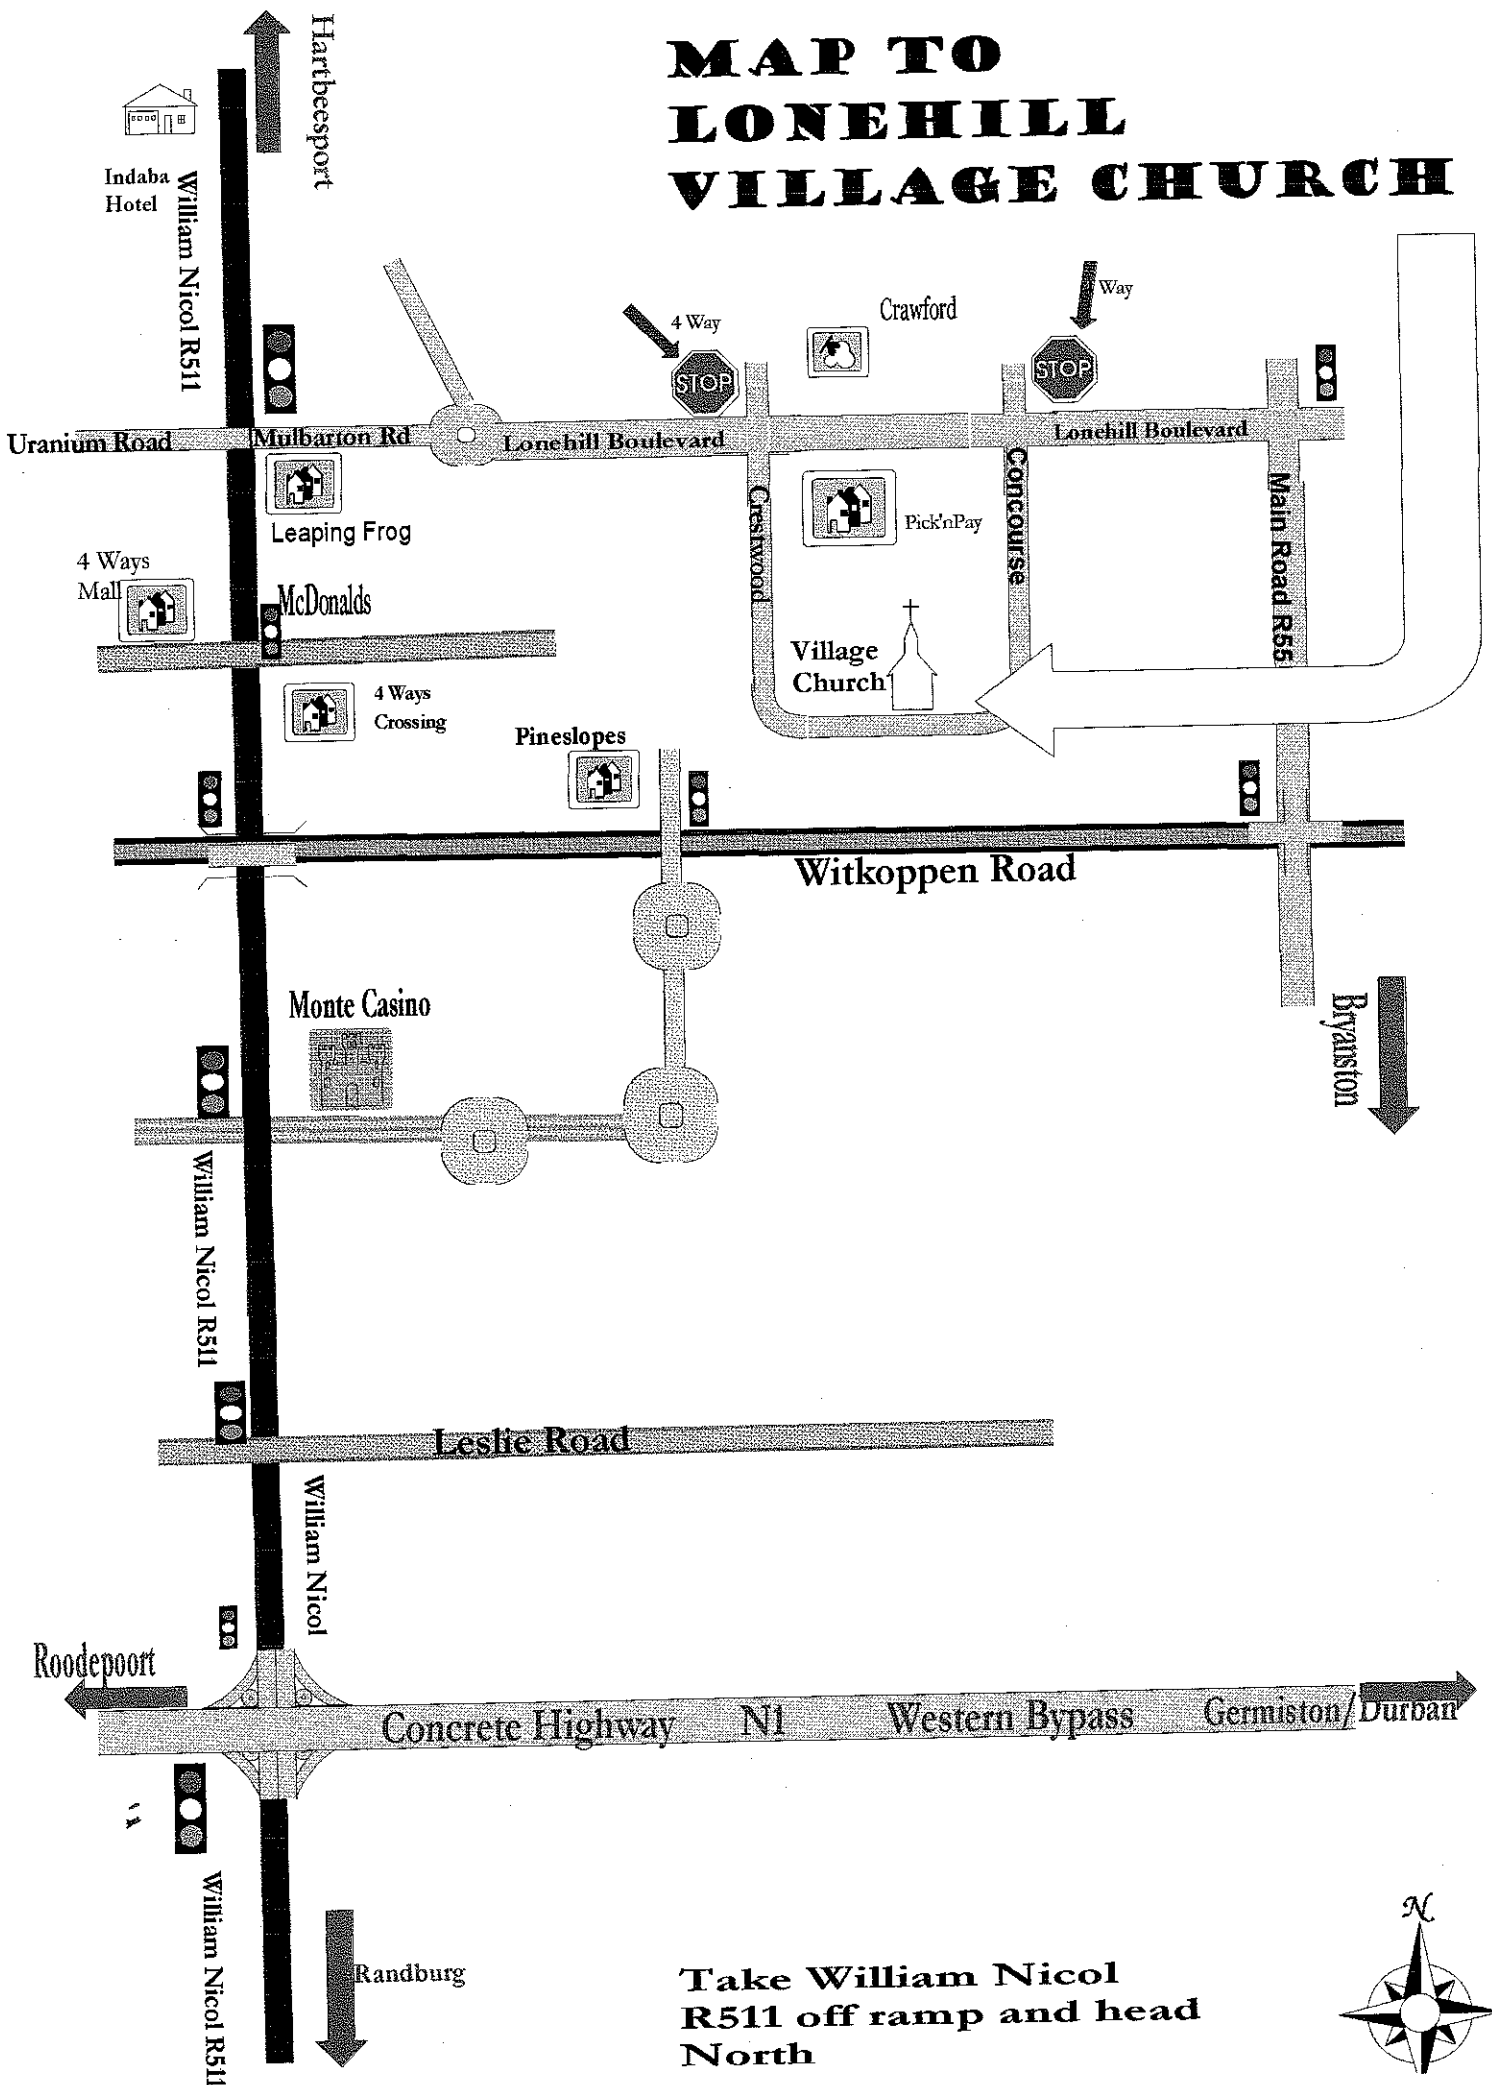

MAP TO LONEHILL VILLAGE CHURCH

Take William Nicol R511 off ramp and head North